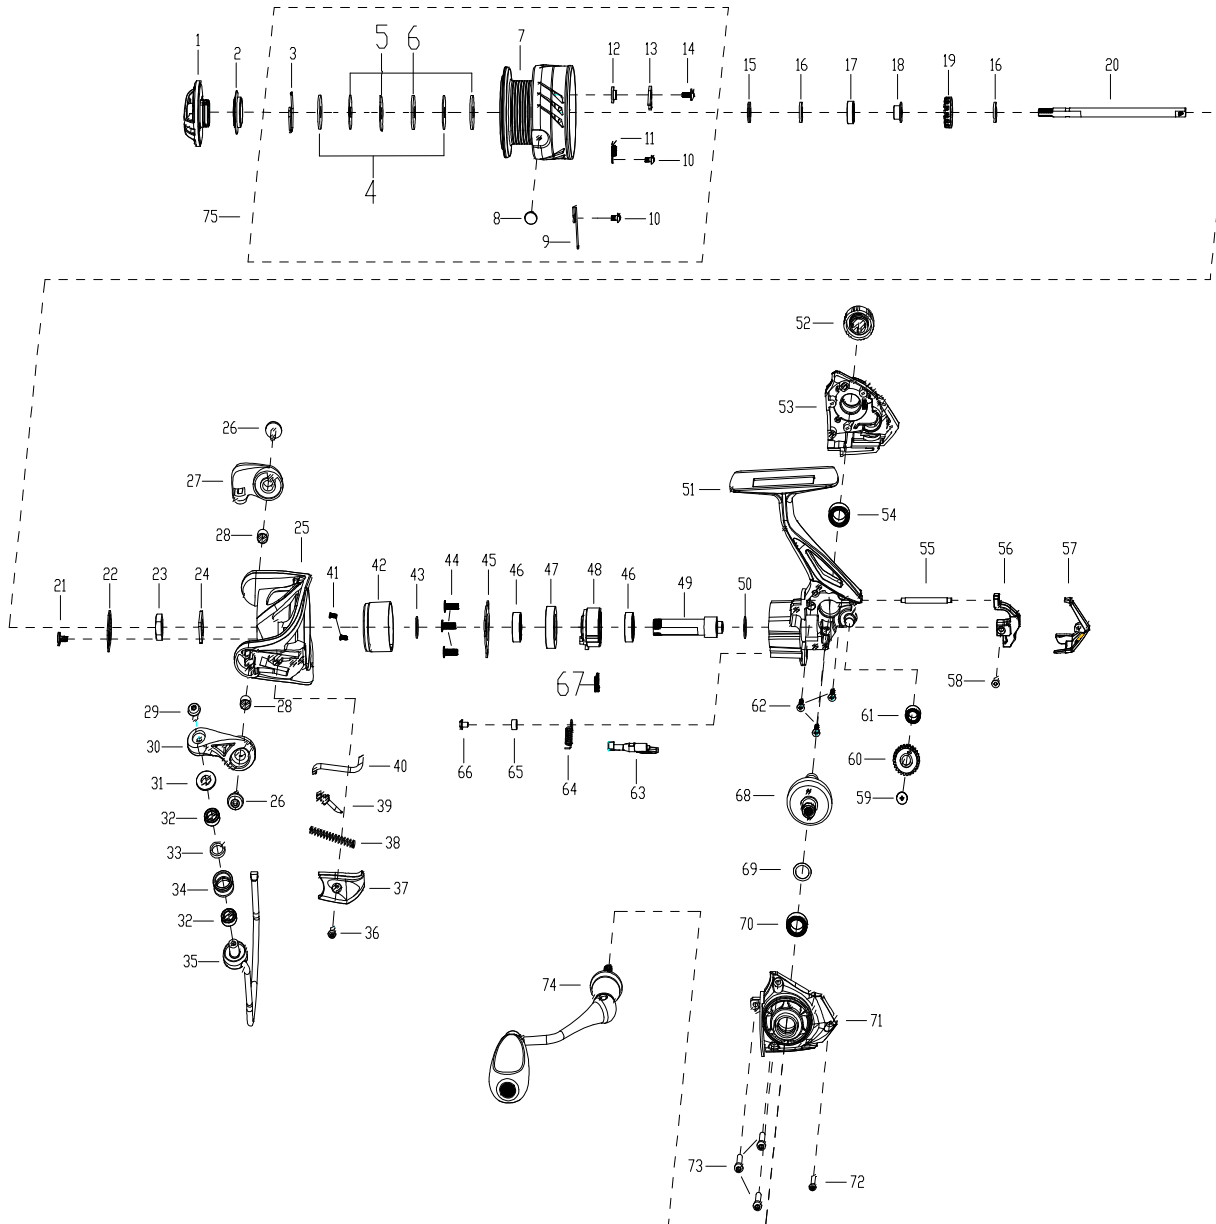

# MITCHELL®

Model 1571219 MX5 3000S

NO	DESCRIPTION	PART NO.
33	Line Roller Washer	1110165
34	Line Roller	1589541
35	Bail Assembly	1589602
36	Screw	1589543
37	Bail Arm Cover	1589682
38	Bail Spring	1363787
39	Bail Arm Lever	1385551
40	Rotor Trip Lever	1589603
41	Screw(2req)	1126267
42	Body Head Cover	1589547
43	Rotor Washer	1483090
44	Screw(3req.)	1276926
45	Ball Bearing Retainer	1308703
46	Bearing(2req.)	1259431
47	Bearing Holder	1385608
48	Clutch Assembly	1589550
49	Pinion	1589578
50	Washer	1277424
51	Body Assembly	1589683
52	Handle Cap	1589553
53	Body Side Cover Assembly	1589604
54	Bearing	1589555
55	Slider Guide Shaft	1589580
56	Slider	1525156
57	Body Rear Cover	1589581
58	Slider Screw	1525158
59	Screw	1307857
60	Oscillation Gear	1589582
61	Bearing	1589583
62	Screw(3req.)	1102139
63	Clutch Switch	1589562
64	Clutch Switch Spring	1252722
65	Pom Bushing	1279733
66	Screw	1589563
67	A/R Pulling Spring	1589564
68	Driver Gear	1589584
69	Washer	1257352
70	Bearing	1259431
71	Body Cover Assembly	1589605
72	Screw	1589567
73	Screw(3req.)	1589568
74	Handle Assembly	1589586
75	Spool Assembly	1589606